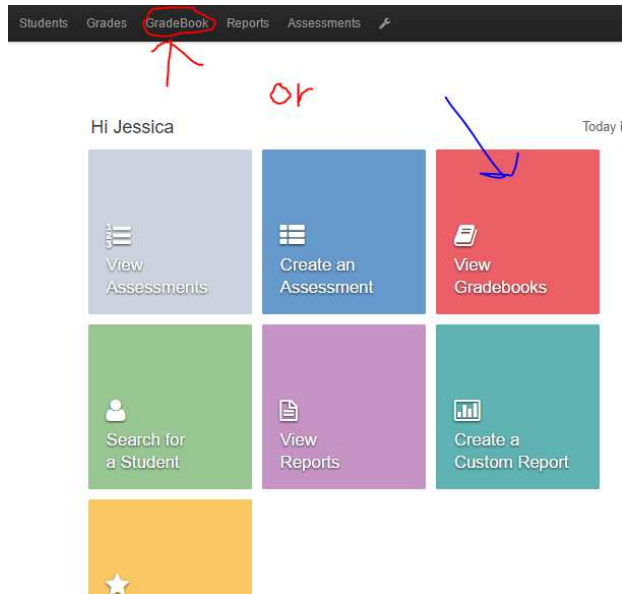

How to turn on your filters for each gradebook to show the current trimester only.

Once logged in to Illuminate. Go to your GradeBook screen.

Next, select any of your gradebooks. You will need to do this for ALL of your gradebooks.